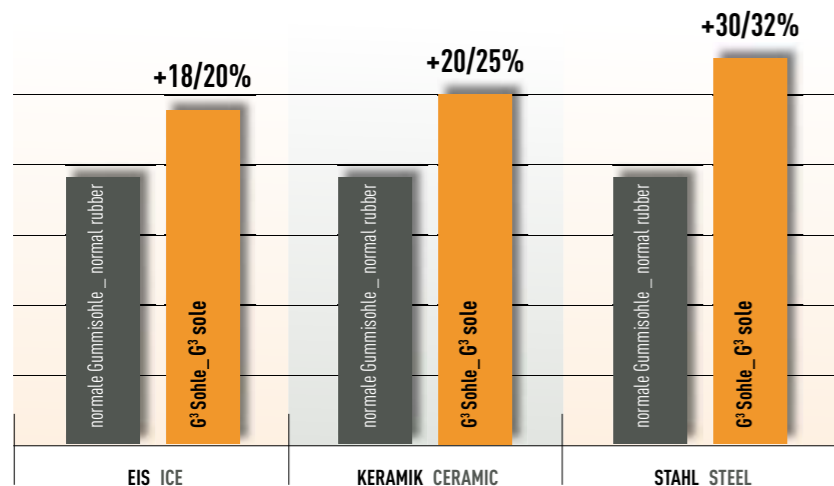

- GEPRÜFTE SICHERHEIT!

Labortests, die nach EN Normen durchgeführt wurden, haben gezeigt, dass durch die Kombination von verschiedenen Gummimischungen mit einem Textilgewebe die Griffigkeit auf verschiedenen Untergründen um bis zu 32% gesteigert werden kann. Die Anordnung der Gripstollen folgt der ergonomischen Abrollbewegung des Fußes. Somit wird gewährleistet, dass immer ein Stollen „Bodenkontakt“ hat.

- RUBBER + TEXTILES = G³

The perfect combination of stability, ergonomics and slip resistance! Through extensive laboratory tests, thorough field tests and the 85 years of experience in footwear manufacture under our belts, we have managed to develop a sole unit that offers maximum grip and optimum performance: The new LOWA „G³“. A sole that won't leave you stranded!

- SAFETY THAT'S OFFICIAL!

Laboratory tests, carried out in line with EN standards, have shown that combining different types of rubber with textile materials can increase grip on different underground terrain by up to 32%. The stud arrangement follows the natural line of the ergonomic foot motion. A minimum of one stud is in contact at all times during the roll-off motion.

DIE NEUE G³ SOHLE ERFÜLLT FOLGENDE STANDARDS

STANDARD REFERENCES:

EIS_ICE: EN 13287

KERAMIK_CERAMIC: EN 13287/2007

STAHL_STEEL: EN 13287/2007

LABORTEST

LABORATORY TEST: